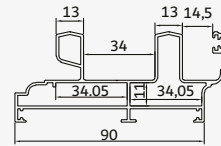

NORMAL SLIDING

GOLBAR POROFİLE MARKAZI

Code: GP-516 / 2
480 gr/m

Code: GP-506
260 gr/m

Code: GP-1202
870 gr/m

Code: GP-1252 / 3
1390 gr/m

Code: GP-539
510 gr/m

Code: GP-550
320 gr/m

Code: GP-1205
700 gr/m

Code: GP-1202 / 1
1400 gr/m

Code: GP-516
340 gr/m

Code: GP-1202 / 2
1100 gr/m

Code: GP-507
340 gr/m

Code: GP-1252
1200 gr/m

Code: GP-1405
690 gr/m

Code: GP-1402
940 gr/m