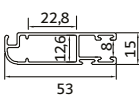

NORMAL SLIDING

GOLBAR POROFİLE MARKAZI

Code: GP-516 / 2
480 gr/m

Code: GP-506
260 gr/m

Code: GP-1202
870 gr/m

Code: GP-1252 / 3
1390 gr/m

Code: GP-539
510 gr/m

Code: GP-550
320 gr/m

Code: GP-1205
700 gr/m

Code: GP-1202 / 1
1400 gr/m

Code: GP-516
340 gr/m

Code: GP-1202 / 2
1100 gr/m

Code: GP-507
340 gr/m

Code: GP-1252
1200 gr/m

Code: GP-1405
690 gr/m

Code: GP-1402
940 gr/m