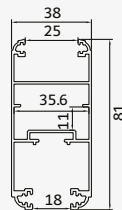

NORMAL SLIDING

GOLBAR POROFİLE MARKAZI

Code: GP-516 / 2
480 gr/m

Code: GP-506
260 gr/m

Code: GP-1202
870 gr/m

Code: GP-1252 / 3
1390 gr/m

Code: GP-539
510 gr/m

Code: GP-550
320 gr/m

Code: GP-1205
700 gr/m

Code: GP-1202 / 1
1400 gr/m

Code: GP-516
340 gr/m

Code: GP-1202 / 2
1100 gr/m

Code: GP-507
340 gr/m

Code: GP-1252
1200 gr/m

Code: GP-1405
690 gr/m

Code: GP-1402
940 gr/m