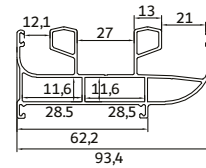

NORMAL SLIDING

GOLBAR POROFİLE MARKAZI

Code: GP-516 / 2
480 gr/m

Code: GP-506
260 gr/m

Code: GP-1202
870 gr/m

Code: GP-1252 / 3
1390 gr/m

Code: GP-539
510 gr/m

Code: GP-550
320 gr/m

Code: GP-1205
700 gr/m

Code: GP-1202 / 1
1400 gr/m

Code: GP-516
340 gr/m

Code: GP-1202 / 2
1100 gr/m

Code: GP-507
340 gr/m

Code: GP-1252
1200 gr/m

Code: GP-1405
690 gr/m

Code: GP-1402
940 gr/m