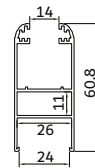

NORMAL SLIDING

GOLBAR POROFİLE MARKAZI

Code: GP-516 / 2
480 gr/m

Code: GP-506
260 gr/m

Code: GP-1202
870 gr/m

Code: GP-1252 / 3
1390 gr/m

Code: GP-539
510 gr/m

Code: GP-550
320 gr/m