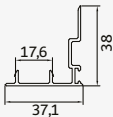

NORMAL SLIDING

GOLBAR POROFİLE MARKAZI

Code: GP-516 / 2
480 gr/m

Code: GP-506
260 gr/m

Code: GP-1202
870 gr/m

Code: GP-1252 / 3
1390 gr/m

Code: GP-539
510 gr/m

Code: GP-550
320 gr/m

Code: GP-1205
700 gr/m

Code: GP-1202 / 1
1400 gr/m

Code: GP-516
340 gr/m

Code: GP-1202 / 2
1100 gr/m

Code: GP-507
340 gr/m

Code: GP-1252
1200 gr/m

Code: GP-1405
690 gr/m

Code: GP-1402
940 gr/m