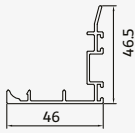

NORMAL SLIDING

GOLBAR POROFİLE MARKAZI

Code: GP-516 / 2
480 gr/m

Code: GP-506
260 gr/m

Code: GP-1202
870 gr/m

Code: GP-1252 / 3
1390 gr/m

Code: GP-539
510 gr/m

Code: GP-550
320 gr/m