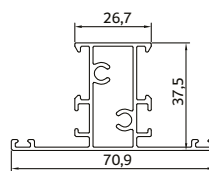

NORMAL HINGE

GOLBAR POROFİLE MARKAZI

Code: GP-1250
750 gr/m

Code: GP-1251
1150 gr/m

Code: GP-1200
770 gr/m

Code: GP-1400
850 gr/m

Code: GP-1201
1100 gr/m

Code: GP-521
930 gr/m