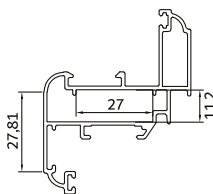

NORMAL HINGE

GOLBAR POROFİLE MARKAZI

Code: GP-1250
750 gr/m

Code: GP-1251
1150 gr/m

Code: GP-1200
770 gr/m

Code: GP-1400
850 gr/m

Code: GP-1201
1100 gr/m

Code: GP-521
930 gr/m