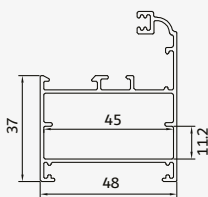

NORMAL HINGE

GOLBAR POROFİLE MARKAZI

Code: GP-1250
750 gr/m

Code: GP-1251
1150 gr/m

Code: GP-1200
770 gr/m

Code: GP-1400
850 gr/m

Code: GP-1201
1100 gr/m

Code: GP-521
930 gr/m