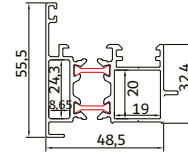

77 & 50  
THERMAL BREAK

GOLBAR POROFİLE MARKAZI

Code: GP-1251/tr  
1300 gr/m

Code: GP-505  
3000 gr/m

Code: GP-1200/tr  
1200 gr/m

Code: GP-1250/tr  
1000 gr/m

Code: GP-1401/tr  
1560 gr/m

Code: GP-1249/tr  
1080 gr/m