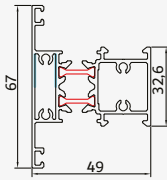

77 & 50  
THERMAL BREAK

GOLBAR POROFİLE MARKAZI

Code: GP-1251/tr  
1300 gr/m

Code: GP-505  
3000 gr/m

Code: GP-1200/tr  
1200 gr/m

Code: GP-1250/tr  
1000 gr/m

Code: GP-1401/tr  
1560 gr/m

Code: GP-1249/tr  
1080 gr/m