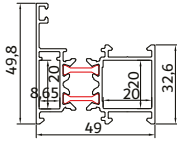

77 & 50  
THERMAL BREAK

GOLBAR POROFİLE MARKAZI

Code: GP-1251/tr  
1300 gr/m

Code: GP-505  
3000 gr/m

Code: GP-1200/tr  
1200 gr/m

Code: GP-1250/tr  
1000 gr/m

Code: GP-1401/tr  
1560 gr/m

Code: GP-1249/tr  
1080 gr/m