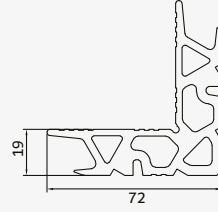

77 & 50  
THERMAL BREAK

GOLBAR POROFİLE MARKAZI

Code: GP-1251/tr  
1300 gr/m

Code: GP-505  
3000 gr/m

Code: GP-1200/tr  
1200 gr/m

Code: GP-1250/tr  
1000 gr/m

Code: GP-1401/tr  
1560 gr/m

Code: GP-1249/tr  
1080 gr/m