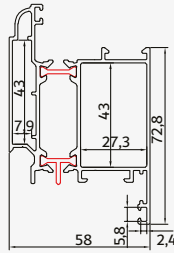

Code: GP-1201/tr
1600 gr/m

Code: GP-1150/tr
230 gr/m

GOLBAR POROFİLE
MARKAZI