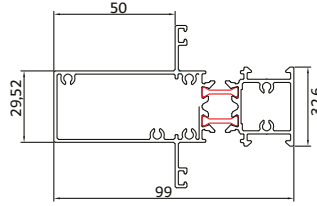

77 & 50  
THERMAL BREAK

GOLBAR POROFİLE MARKAZI

Code: GP-1251/tr  
1300 gr/m

Code: GP-505  
3000 gr/m

Code: GP-1200/tr  
1200 gr/m

Code: GP-1250/tr  
1000 gr/m

Code: GP-1401/tr  
1560 gr/m

Code: GP-1249/tr  
1080 gr/m