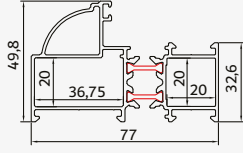

77 & 50  
THERMAL BREAK

GOLBAR POROFİLE MARKAZI

Code: GP-1251/tr  
1300 gr/m

Code: GP-505  
3000 gr/m

Code: GP-1200/tr  
1200 gr/m

Code: GP-1250/tr  
1000 gr/m

Code: GP-1401/tr  
1560 gr/m

Code: GP-1249/tr  
1080 gr/m