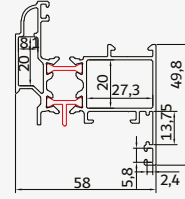

77 & 50  
THERMAL BREAK

GOLBAR POROFİLE MARKAZI

Code: GP-1251/tr  
1300 gr/m

Code: GP-505  
3000 gr/m

Code: GP-1200/tr  
1200 gr/m

Code: GP-1250/tr  
1000 gr/m

Code: GP-1401/tr  
1560 gr/m

Code: GP-1249/tr  
1080 gr/m